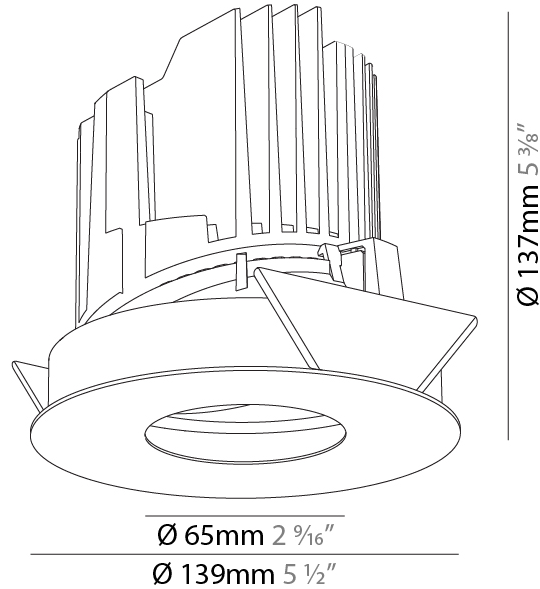

GENERAL

Series: Bioniq
 Subseries: Bioniq Round Adjustable
 Brand: Prolicht
 Division: Architectural
 Mounting Type: Recessed
 Mounting Location: Ceiling
 Subcategory: Downlight

PHYSICAL

Shape: Round
 Diameter (mm): 139
 Diameter (in): 5 1/2
 Height (mm): 137
 Height (in): 5 3/8
 Ceiling Thickness (mm): 10 / 12.5 / 15
 Ceiling Thickness (in): 3/8 or 1/2 or 9/16
 Min. Recessing Depth (mm): 150
 Min. Recessing Depth (in): 5 7/8
 Light Distribution: Adjustable / Downlight
 Weight (kg): 0.849
 Weight (lbs): 1.87
 Fixture Finish: SSR / BKV / CWI / CRY / HAB / UFT / ITA / RUA / FTG / MYG / LOD / PUS / FRO / FUP / KIA / POP / BLS / SPG / MEY / GOH / GUM / CHC / COM / ABZ / JAG / OBR / MOS / ROR
 Fixture Material: Aluminum Die Cast
 Cut-out Measurements: 130mm / 5 1/8"

GENERAL

Series: Bioniq
 Subseries: Bioniq Round Pinhole
 Brand: Prolight
 Division: Architectural
 Mounting Type: Recessed
 Mounting Location: Ceiling
 Subcategory: Downlight

PHYSICAL

Shape: Round
 Diameter (mm): 139
 Diameter (in): 5 1/2
 Height (mm): 126
 Height (in): 4 15/16
 Ceiling Thickness (mm): 10 / 12.5 / 15
 Ceiling Thickness (in): 3/8 or 1/2 or 9/16
 Min. Recessing Depth (mm): 140
 Min. Recessing Depth (in): 5 1/2
 Light Distribution: Adjustable / Downlight
 Weight (kg): 0.86
 Weight (lbs): 1.9
 Fixture Finish: SSR / BKV / CWI / CRY / HAB / UFT / ITA / RUA / FTG / MYG / LOD / PUS / FRO / FUP / KIA / POP / BLS / SPG / MEY / GOH / GUM / CHC / COM / ABZ / JAG / OBR / MOS / ROR
 Fixture Material: Aluminum Die Cast
 Cut-out Measurements: 130mm / 5 1/8"

OPTICAL

Reflector°: 10
 Adjustability: Rotational 355°; Tilt 30°

RATINGS AND CERTIFICATIONS

Certified By: Certified for North American Standards
 IP rating: IP20

PROJECT	_____
TYPE	_____
SPECIFIER	_____
QUANTITY	_____
DATE	_____